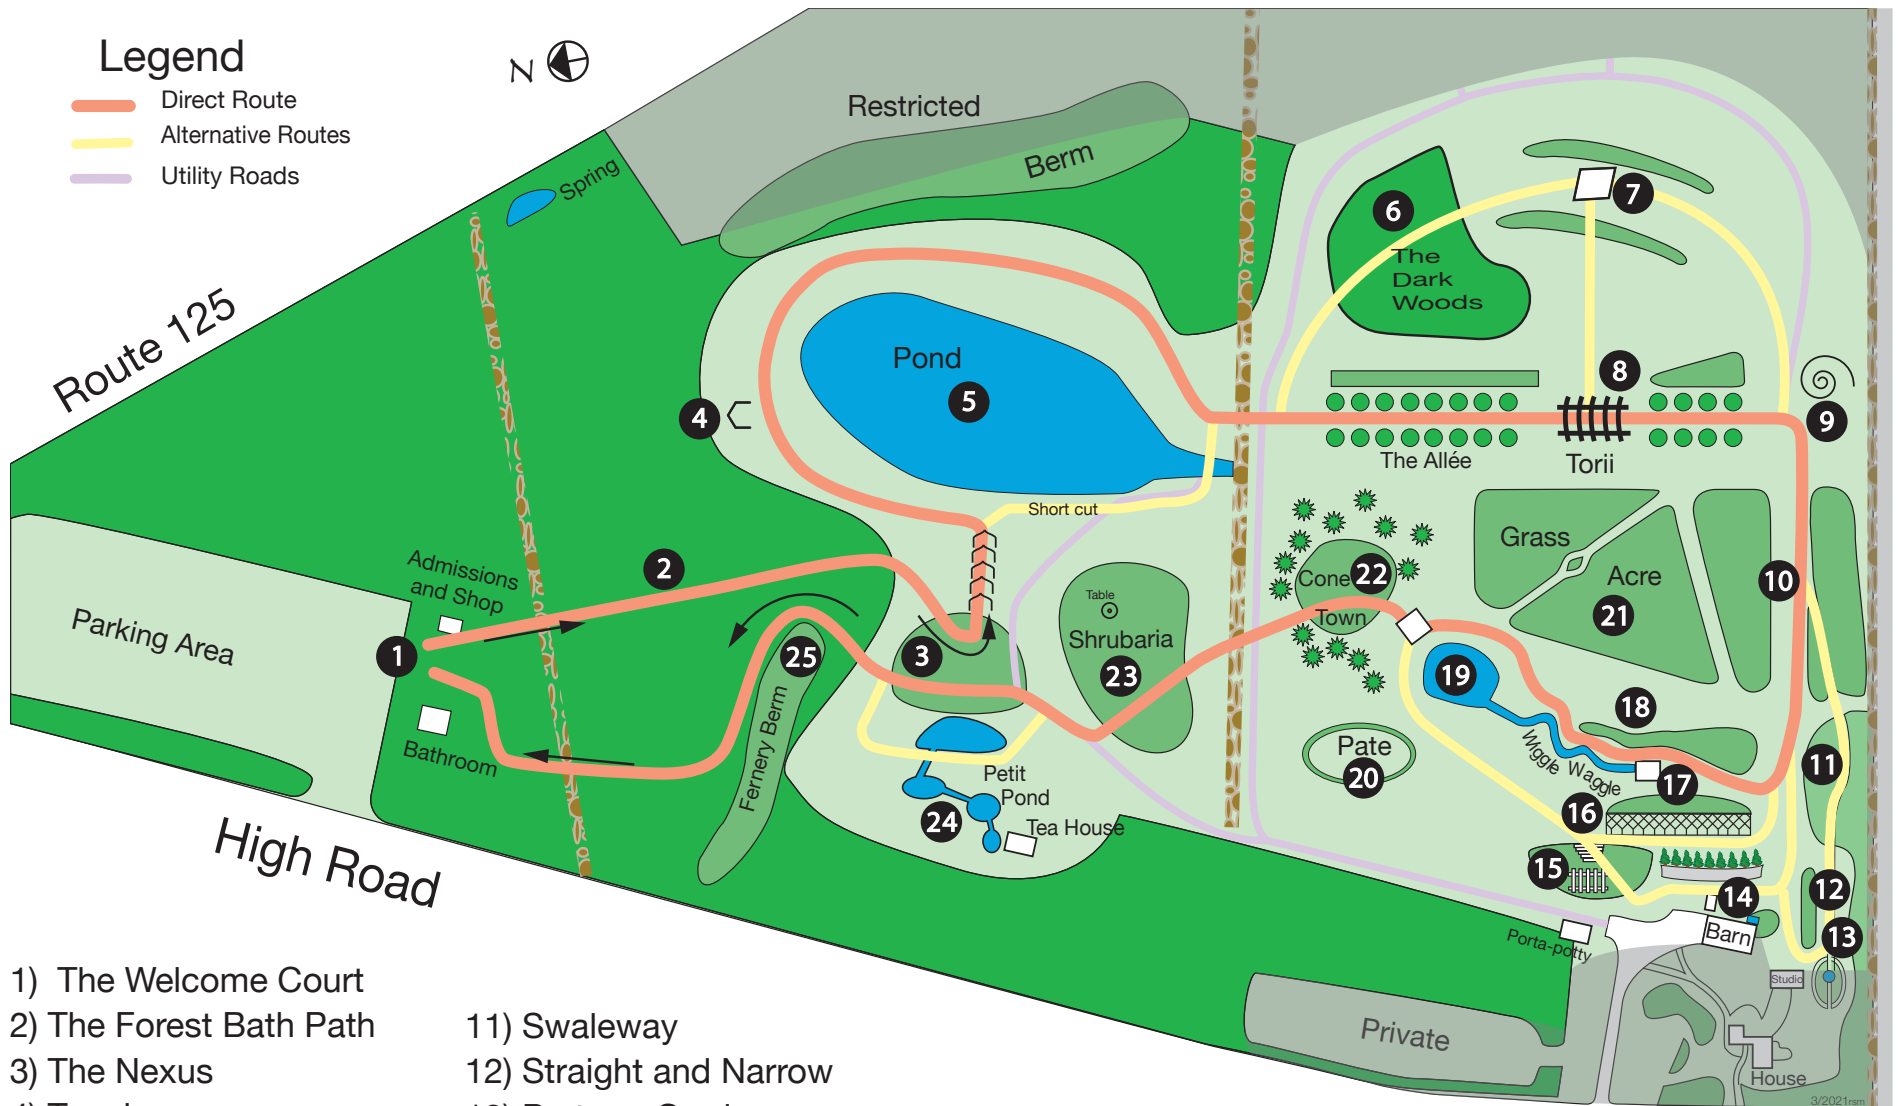

# Bedrock Gardens Map 2021

- |                         |                         |                              |
|-------------------------|-------------------------|------------------------------|
| 1) The Welcome Court    | 11) Swaleway            | 20) The Pate                 |
| 2) The Forest Bath Path | 12) Straight and Narrow | 21) GrassAcre                |
| 3) The Nexus            | 13) Parterre Garden     | 22) Conetown                 |
| 4) Termi                | 14) Barn Garden         | 23) Shrubaria                |
| 5) Wildlife Pond        | 15) The Landing         | 24) Tea House and Petit Pond |
| 6) The Dark Woods       | 16) Rock Garden         | 25) The Fernery              |
| 7) Baxis                | 17) Belgian Fence       |                              |
| 8) The Allée            | 18) Garish Garden       |                              |
| 9) The Spiral Garden    | 19) Wiggle Waggle       |                              |
| 10) Funnel Gardens      |                         |                              |